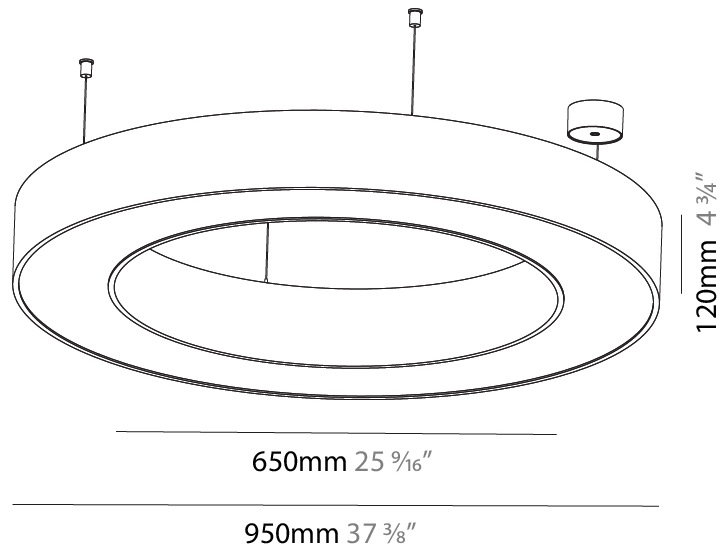

GENERAL

Series: Glorious
Subseries: Glorious
Brand: Prolicht
Division: Architectural
Mounting Type: Suspension
Mounting Location: Ceiling
Subcategory: Ambient

PHYSICAL

Shape: Round
Diameter (mm): 950
Diameter (in): 37 ⁷/₈
Height (mm): 120
Height (in): 4 ³/₄
Max. Overall Height (mm): 2120
Max. Overall Height (in): 83 ⁷/₁₆
Light Distribution: Direct
Weight (kg): 9.172
Weight (lbs): 20.22
Diffuser: [PMMA - Opal or Micro-Prism](#)
Fixture Finish: [SSR / BKV / CWI / CRY / HAB / LAG / UFT / ITA / RUA / RUR / MIC / FTG / MYG / TWT / LOD / PUS / FRO / FUP / KIA / POP / BLS / SPG / MEY / GOH / GUM / CHC / COM / ABZ / JAG / OBR / MOS / ROR](#)
Fixture Material: Aluminum

ELECTRICAL

Lamp Type: LED (Zhaga Standard)
Input Wattage (W): 45
Total Output Wattage (W): 36 / 28.8 (3500K)
Dimming: [Non-Dimming / Phase Dimming (120Vac only) / 0-10V Dimming](#)
Driver Included: Yes
Driver Location: Integrated
Driver Type: Constant Current
Driver Class: Class 2
Input Voltage (V): 120 - 277
Constant Current (MA): 350 / 900 (3500K)

LED

[Color Temperature (°K): 3000 / 3500 / 4000](#)
Max. Delivered Lumen (lm): 4150 / 4302 / 4390
CRI: >80 CRI
Efficiency (%): 65
Lamp Life (hrs): 50000

OPTICAL

RATINGS AND CERTIFICATIONS

Certified By: Certified for North American Standards
IP rating: IP20