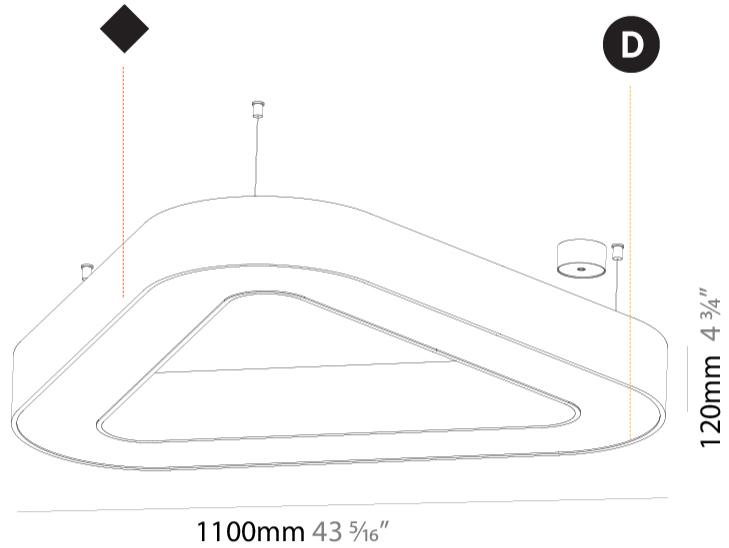

GENERAL

Series: Glorious
Subseries: Glorious Victory
Brand: Prolicht
Division: Architectural
Mounting Type: Suspension
Mounting Location: Ceiling
Subcategory: Ambient

PHYSICAL

Shape: Abstract
Length (mm): 1100
Length (in): 43 ⁵/₁₆
Width (mm): 1100
Width (in): 43 ⁵/₁₆
Height (mm): 120
Height (in): 4 ³/₄
Max. Overall Height (mm): 2120
Max. Overall Height (in): 83 ⁷/₁₆
Light Distribution: Direct
Weight (kg): 10.561
Weight (lbs): 23.23
Diffuser: PMMA - Opal or Micro-Prism
Fixture Finish: SSR / BKV / CWI / CRY / HAB / LAG / UFT / ITA / RUA / RUR / MIC / FTG / MYG / TWT / LOD / PUS / FRO / FUP / KIA / POP / BLS / SPG / MEY / GOH / GUM / CHC / COM / ABZ / JAG / OBR / MOS / ROR
Fixture Material: Aluminum

ELECTRICAL

Lamp Type: LED (Zhaga Standard)
Input Wattage (W): 45
Total Output Wattage (W): 36 / 28.8 (3500K)
Dimming: Non-Dimming / Phase Dimming (120Vac only) / 0-10V Dimming
Driver Included: Yes
Driver Location: Integrated
Driver Type: Constant Current - 120 / 277Vac
Driver Class: Class 2
Input Voltage (V): 120 - 277
Constant Current (MA): 350 / 900 (3500K)

LED

Color Temperature (°K): 3000 / 3500 / 4000
Max. Delivered Lumen (lm): 4150 / 4302 / 43390
CRI: >80 CRI
Efficiency (%): 0.65
Lamp Life (hrs): 50000

OPTICAL

RATINGS AND CERTIFICATIONS

Certified By: Certified for North American Standards
IP rating: IP20